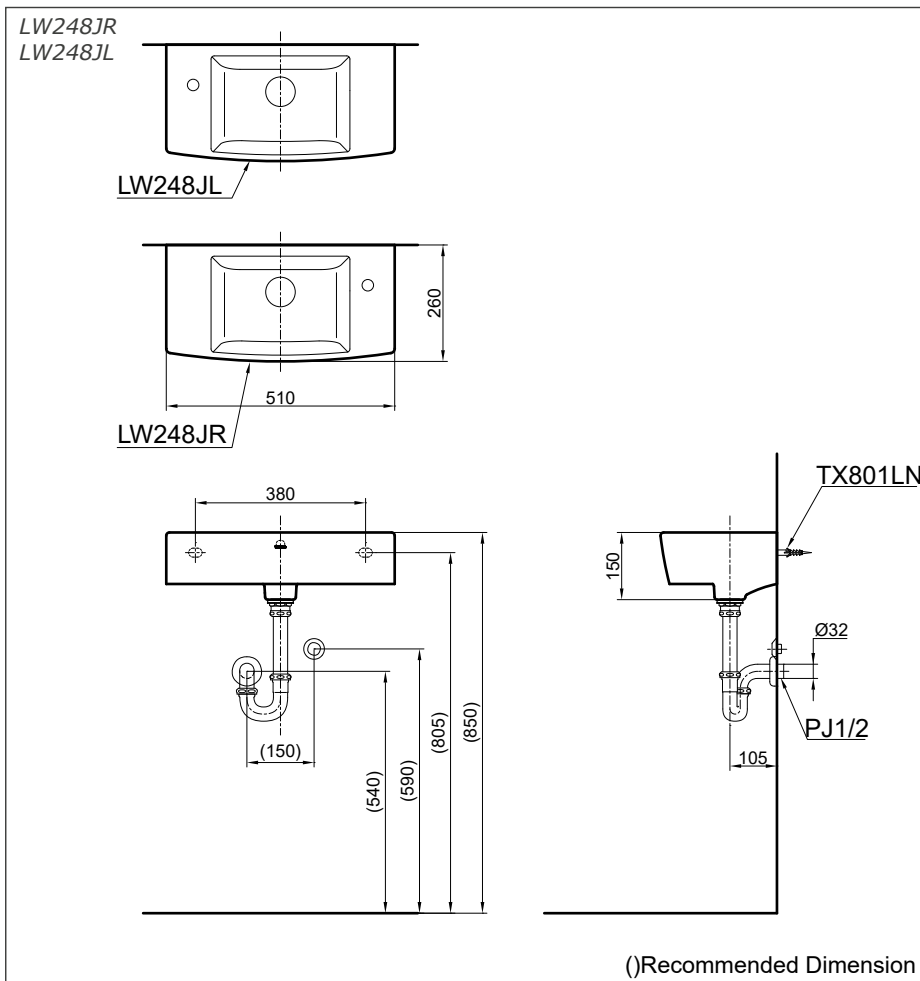

Colors

White

Please consult a TOTO representative for details